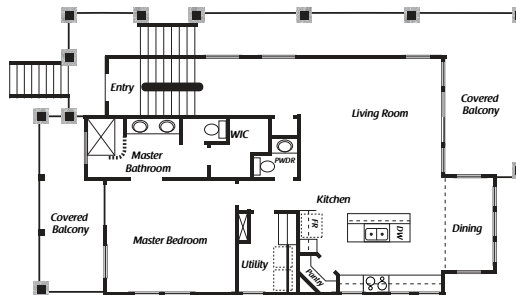

Floor Plan Option: 2 Storey 2,000 SQFT

Lower Level

Main Floor

Upper Level

The builder reserves the right to change prices and make modifications and/or substitutes to floor plans, project design, material specifications & features without notice. Suite square footage and floor plans may vary from actual.