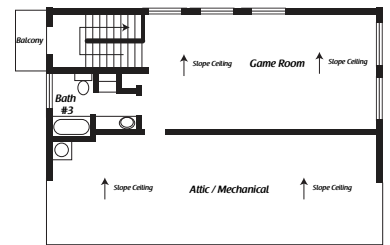

Floor Plan Option: 2 Storey 2,000 SQFT

Lower Level

Main Floor

Upper Level

The builder reserves the right to change prices and make modifications and/or substitutes to floor plans, project design, material specifications & features without notice. Suite square footage and floor plans may vary from actual.